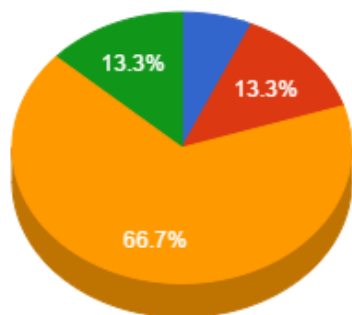

Regencia (Aulas Semanais)