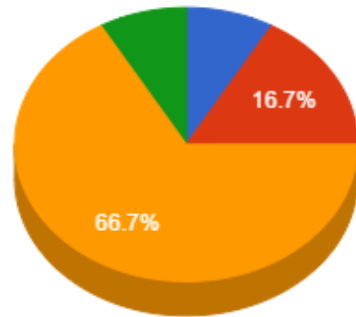

Regencia (Aulas Semanais)