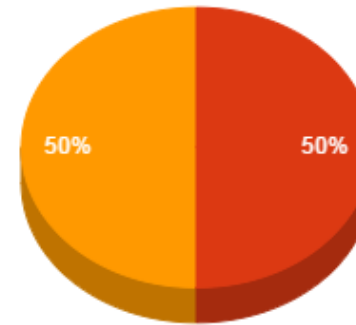

Pontuação Total