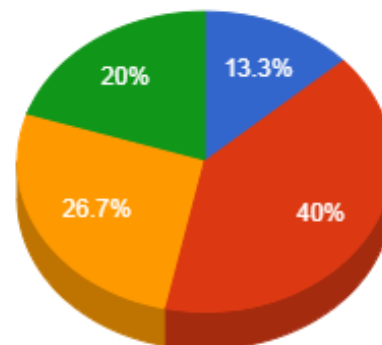

Pontuação Total

- Menor que 30
- De 30 a 40
- De 40 a 60
- Maior que 60